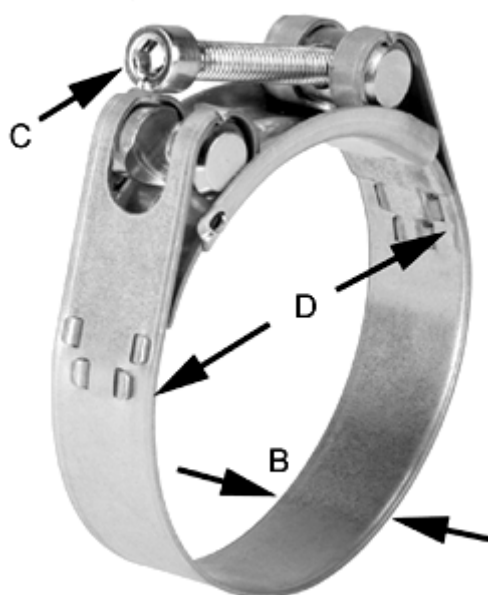

Article number: 025927302181

Description: Heavy Duty Clamp GBS M 181/30 W2 ISK QRC

Measures

C (screw type) = ISK
Diameter D = 174-187
Width B = 30